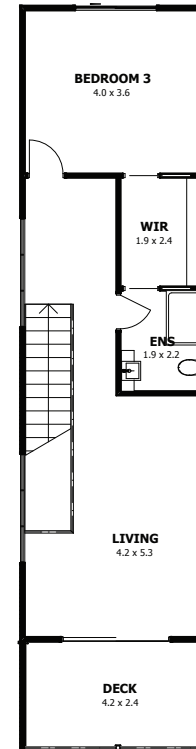

## Anglesea

GROUND FLOOR

FIRST FLOOR

Dimensions: 15.8 x 8.95  
Area m<sup>2</sup>: 192.5

© Anchor Homes 2014. Reproduction in any form either in whole or part is forbidden. Images are for illustrative purpose only and may depict upgrade options available. Refer to floor plan brochures or working drawings for specific detail. Some photography may also depict features not supplied by Anchor Homes including: Landscaping, fencing, window furnishings, wall furnishings, decorative lighting, decor and furniture. (Some of these items may be available at an additional cost, contact Anchor Homes for full specifications).