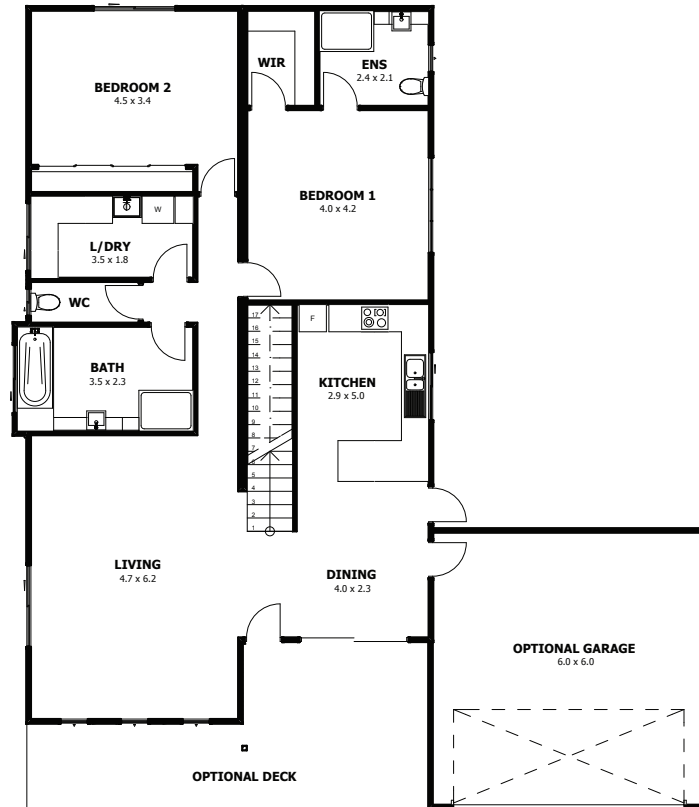

## Anglesea

GROUND FLOOR

FIRST FLOOR

Dimensions: 15.8 x 8.95  
Area m<sup>2</sup>: 192.5

© Anchor Homes 2014. Reproduction in any form either in whole or part is forbidden. Images are for illustrative purpose only and may depict upgrade options available. Refer to floor plan brochures or working drawings for specific detail. Some photography may also depict features not supplied by Anchor Homes including: Landscaping, fencing, window furnishings, wall furnishings, decorative lighting, decor and furniture. (Some of these items may be available at an additional cost, contact Anchor Homes for full specifications).