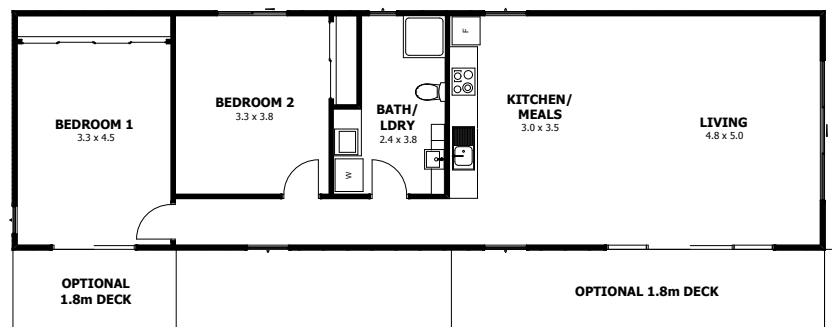

Beaumauris

Dimensions: 17.4 x 5.1

Area m²: 88.8

© Anchor Homes 2014. Reproduction in any form either in whole or part is forbidden. Images are for illustrative purpose only and may depict upgrade options available. Refer to floor plan brochures or working drawings for specific detail. Some photography may also depict features not supplied by Anchor Homes including: Landscaping, fencing, window furnishings, wall furnishings, decorative lighting, decor and furniture. (Some of these items may be available at an additional cost, contact Anchor Homes for full specifications).