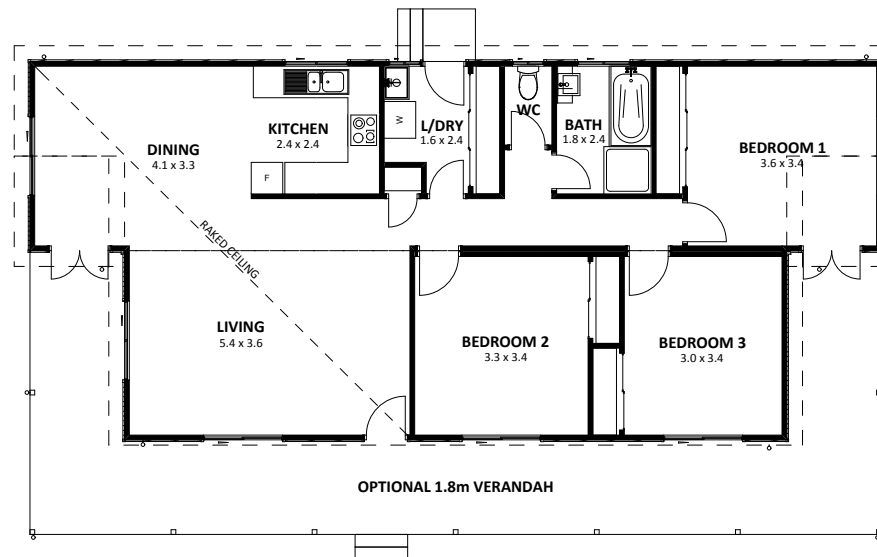

Blackbutt 1

Dimensions: 16.2 x 7.2

Area m²: 103.6

© Anchor Homes 2014. Reproduction in any form either in whole or part is forbidden. Images are for illustrative purpose only and may depict upgrade options available. Refer to floor plan brochures or working drawings for specific detail. Some photography may also depict features not supplied by Anchor Homes including: Landscaping, fencing, window furnishings, wall furnishings, decorative lighting, decor and furniture. (Some of these items may be available at an additional cost, contact Anchor Homes for full specifications).