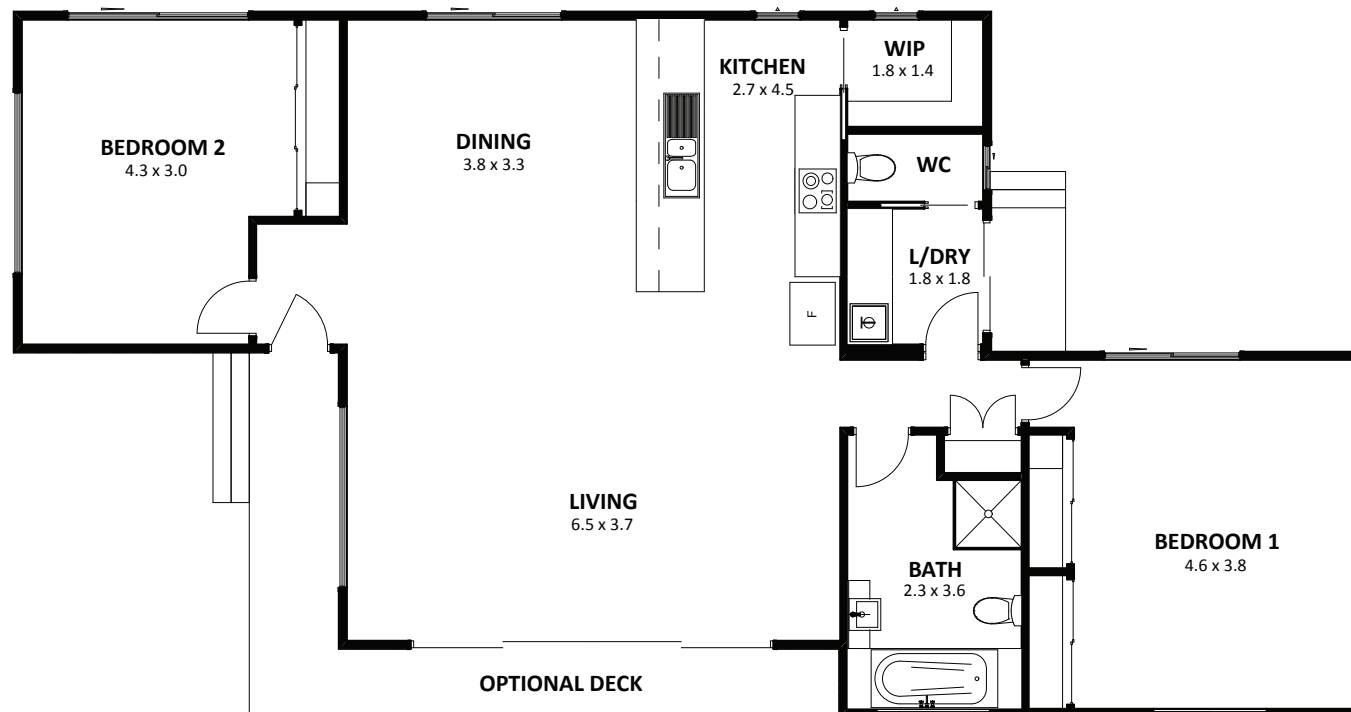

Hampton 12

Dimensions: 17.9 x 9.3

Area m²: 88.8

© Anchor Homes 2015. Reproduction in any form either in whole or part is forbidden. Images are for illustrative purpose only and may depict upgrade options available. Refer to floor plan brochures or working drawings for specific detail. Some photography may also depict features not supplied by Anchor Homes including: Landscaping, fencing, window furnishings, wall furnishings, decorative lighting, decor and furniture. (Some of these items may be available at an additional cost, contact Anchor Homes for full specifications).