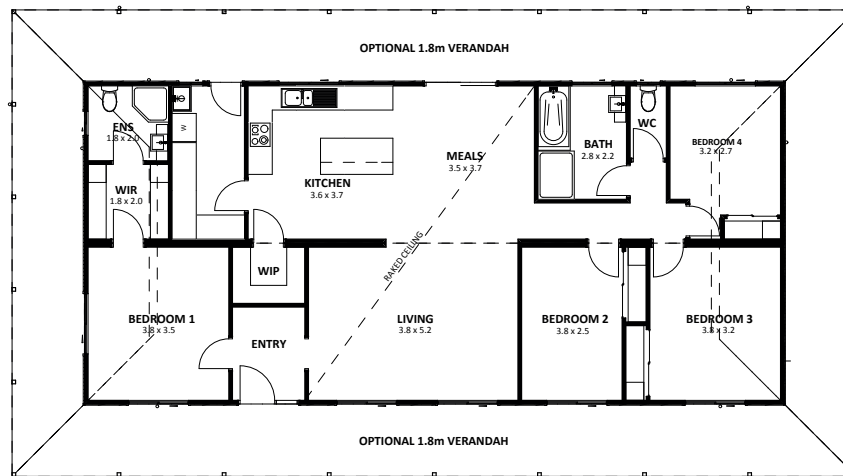

Homestead 3

Dimensions: 17.4 x 8.0
 Area m²: 139.2

© Anchor Homes 2014. Reproduction in any form either in whole or part is forbidden. Images are for illustrative purpose only and may depict upgrade options available. Refer to floor plan brochures or working drawings for specific detail. Some photography may also depict features not supplied by Anchor Homes including: Landscaping, fencing, window furnishings, wall furnishings, decorative lighting, decor and furniture. (Some of these items may be available at an additional cost, contact Anchor Homes for full specifications).