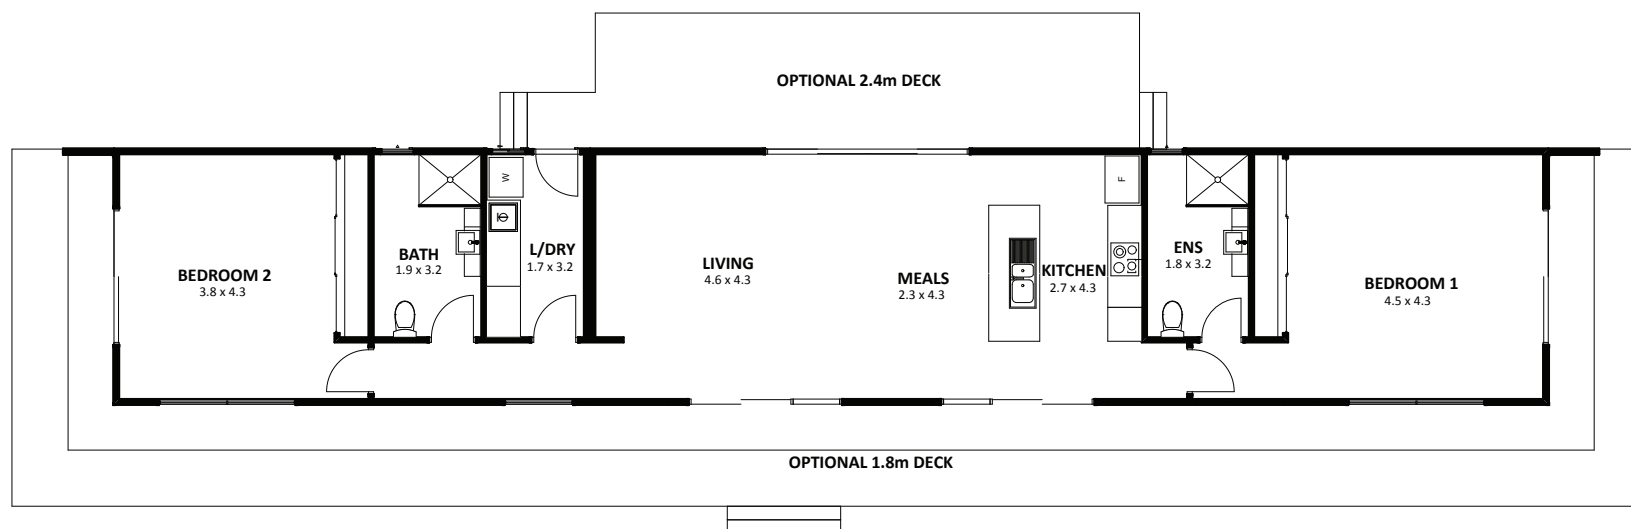

Redcliffe

Dimensions: 27.1 x 4.5

Area m²: 113.8

© Anchor Homes 2015. Reproduction in any form either in whole or part is forbidden. Images are for illustrative purpose only and may depict upgrade options available. Refer to floor plan brochures or working drawings for specific detail. Some photography may also depict features not supplied by Anchor Homes including: Landscaping, fencing, window furnishings, wall furnishings, decorative lighting, decor and furniture. (Some of these items may be available at an additional cost, contact Anchor Homes for full specifications).