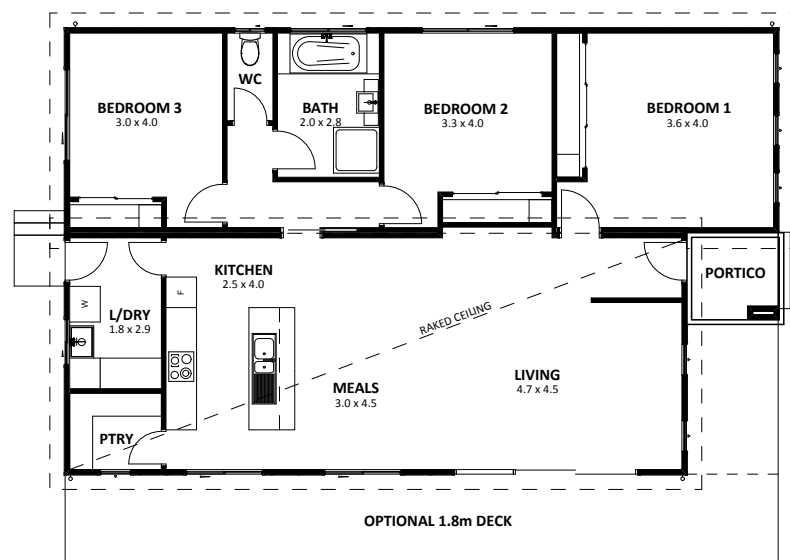

Shoreham 12

Dimensions: 14.0 x 8.75

Area m²: 114.0

© Anchor Homes 2014. Reproduction in any form either in whole or part is forbidden. Images are for illustrative purpose only and may depict upgrade options available. Refer to floor plan brochures or working drawings for specific detail. Some photography may also depict features not supplied by Anchor Homes including: Landscaping, fencing, window furnishings, wall furnishings, decorative lighting, decor and furniture. (Some of these items may be available at an additional cost, contact Anchor Homes for full specifications).