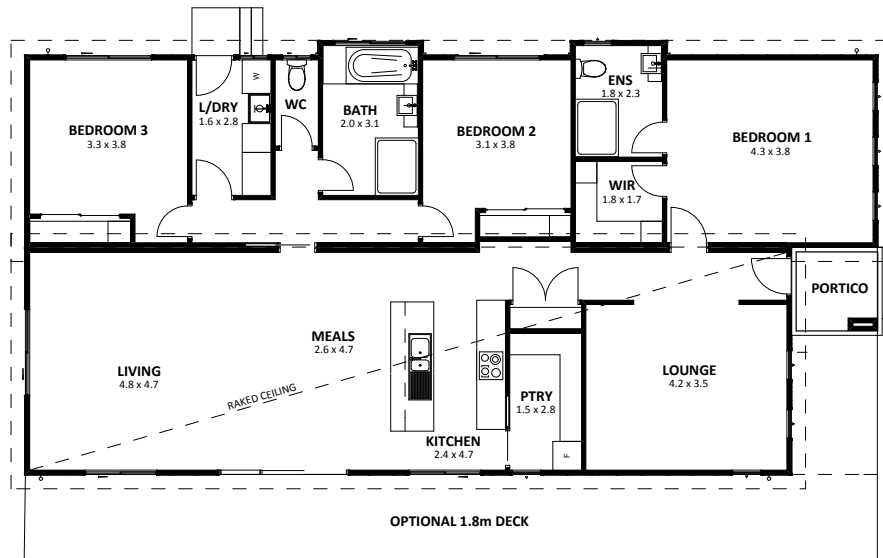

Shoreham 16

Dimensions: 17.8 x 9.05

Area m²: 148.4

© Anchor Homes 2014. Reproduction in any form either in whole or part is forbidden. Images are for illustrative purpose only and may depict upgrade options available. Refer to floor plan brochures or working drawings for specific detail. Some photography may also depict features not supplied by Anchor Homes including: Landscaping, fencing, window furnishings, wall furnishings, decorative lighting, decor and furniture. (Some of these items may be available at an additional cost, contact Anchor Homes for full specifications).