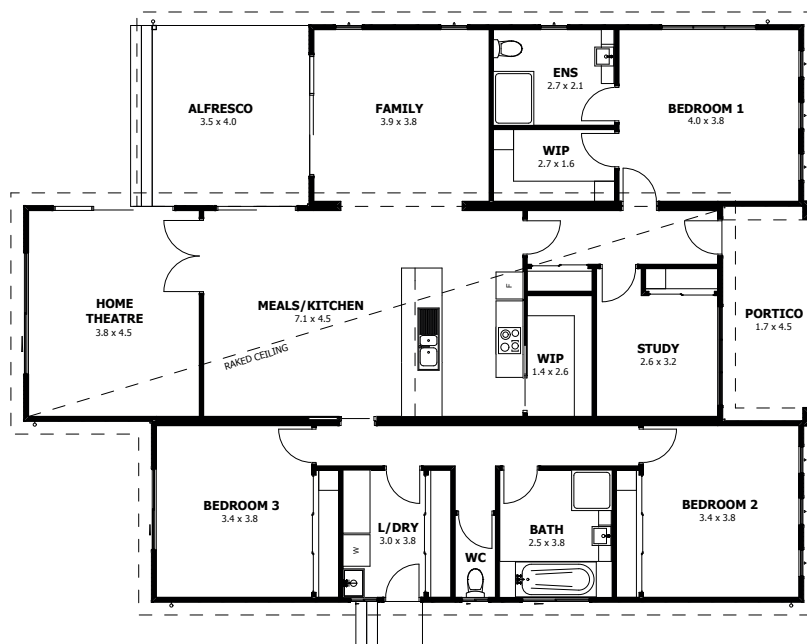

Sorrento

3 + 1

2

2

3

Dimensions: 17.3 x 12.8

Area m²: 176.0

© Anchor Homes 2014. Reproduction in any form either in whole or part is forbidden. Images are for illustrative purpose only and may depict upgrade options available. Refer to floor plan brochures or working drawings for specific detail. Some photography may also depict features not supplied by Anchor Homes including: Landscaping, fencing, window furnishings, wall furnishings, decorative lighting, decor and furniture. (Some of these items may be available at an additional cost, contact Anchor Homes for full specifications).