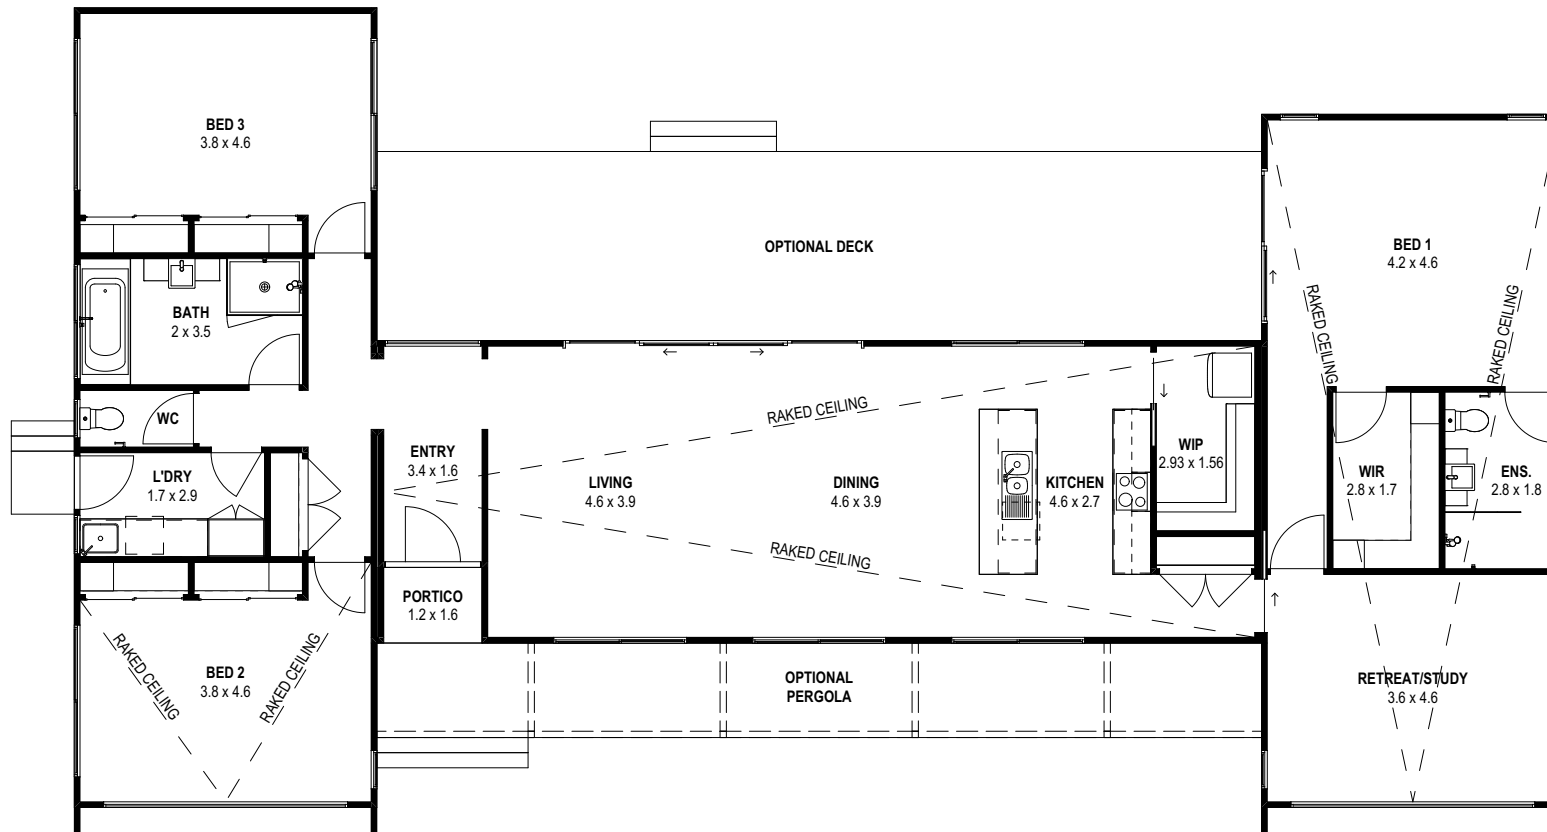

## Newhaven 19

Dimensions: 13.14 x 23.64  
 Area m<sup>2</sup>: 179.1

© Anchor Homes 2019. Reproduction in any form either in whole or part is forbidden. Images are for illustrative purpose only and may depict upgrade options available. Refer to floor plan brochures or working drawings for specific detail. Some photography may also depict features not supplied by Anchor Homes including: Landscaping, fencing, window furnishings, decor and furniture. (Some of these items may be available at an additional cost, contact Anchor Homes for full specifications).