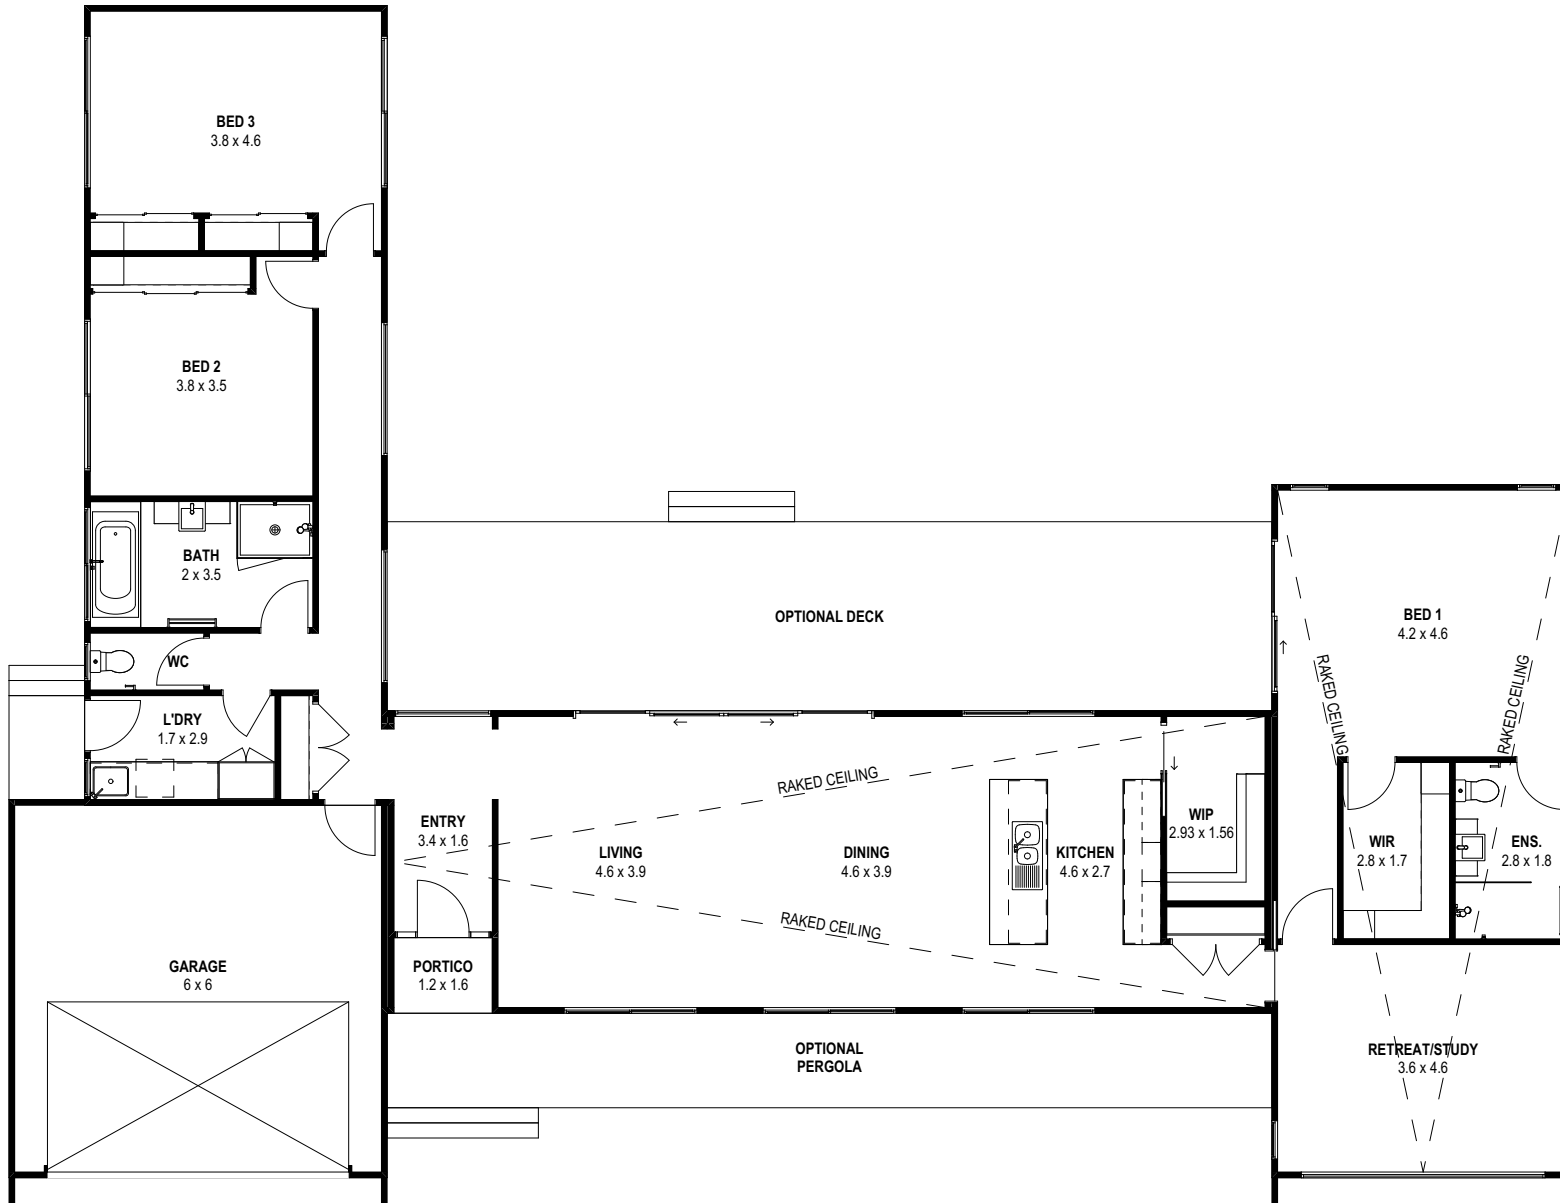

Newhaven 19 with garage

Dimensions: 19.05 x 24.84
 Area m²: 179.1

© Anchor Homes 2019. Reproduction in any form either in whole or part is forbidden. Images are for illustrative purpose only and may depict upgrade options available. Refer to floor plan brochures or working drawings for specific detail. Some photography may also depict features not supplied by Anchor Homes including: Landscaping, fencing, window furnishings, decor and furniture. (Some of these items may be available at an additional cost, contact Anchor Homes for full specifications).