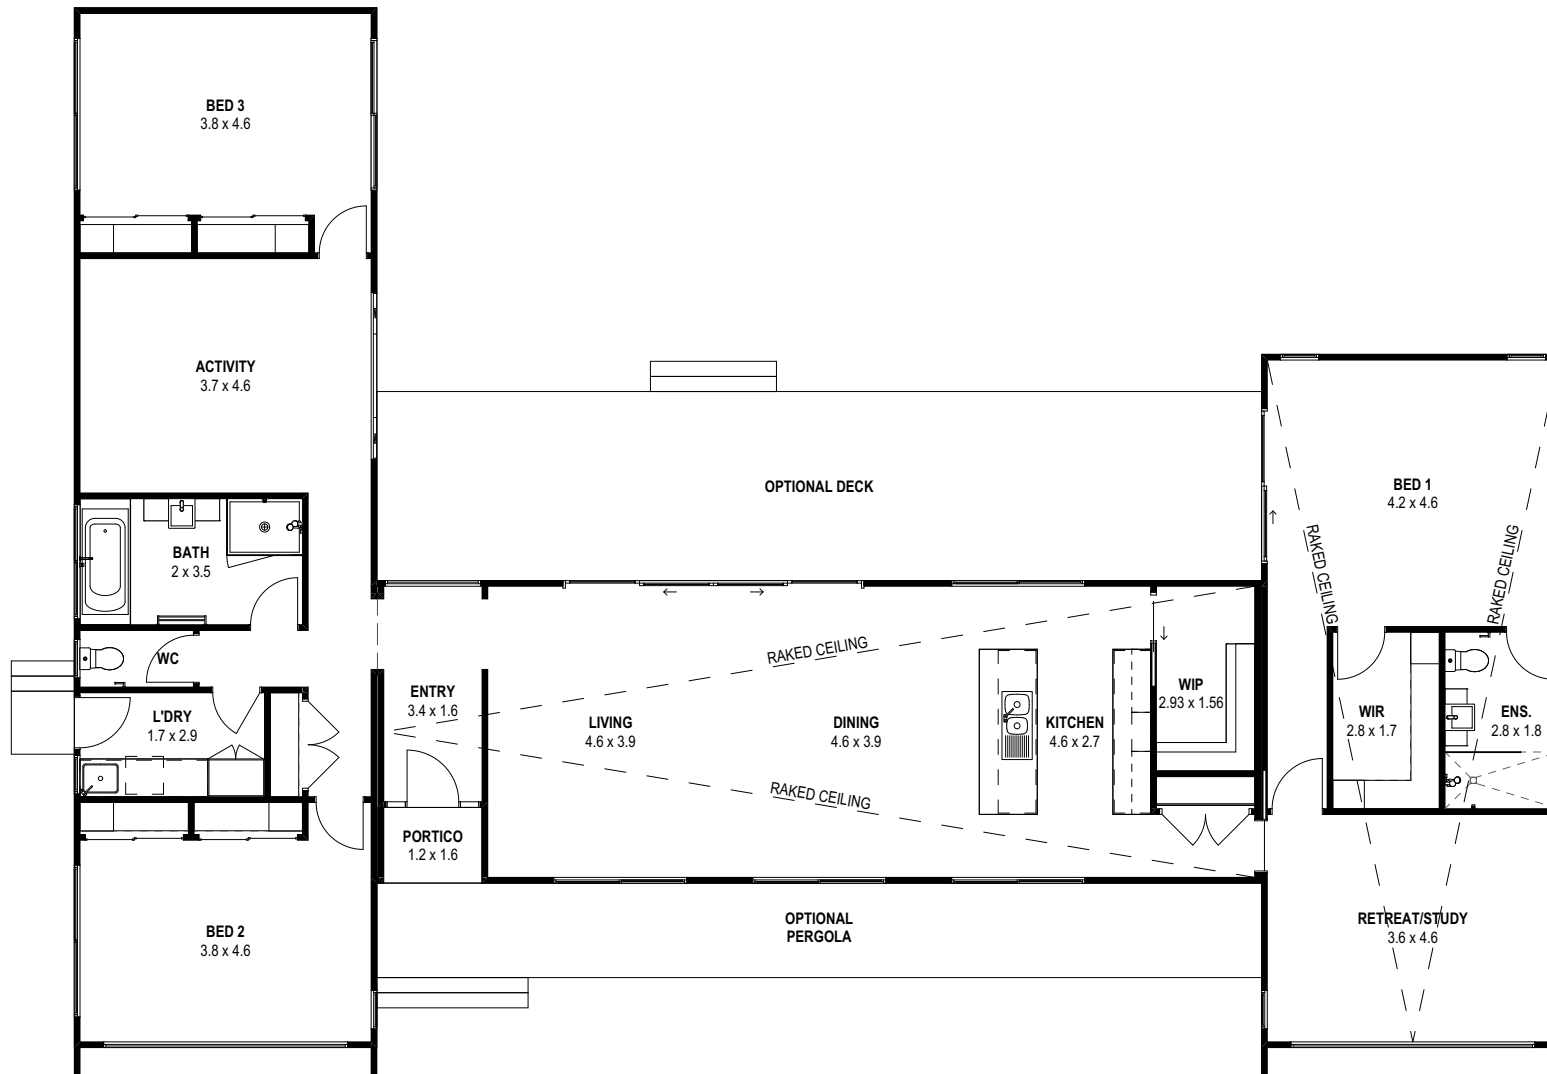

## Newhaven 21

Dimensions: 16.95 x 23.64  
 Area m<sup>2</sup>: 197.4

© Anchor Homes 2019. Reproduction in any form either in whole or part is forbidden. Images are for illustrative purpose only and may depict upgrade options available. Refer to floor plan brochures or working drawings for specific detail. Some photography may also depict features not supplied by Anchor Homes including: Landscaping, fencing, window furnishings, decor and furniture. (Some of these items may be available at an additional cost, contact Anchor Homes for full specifications).