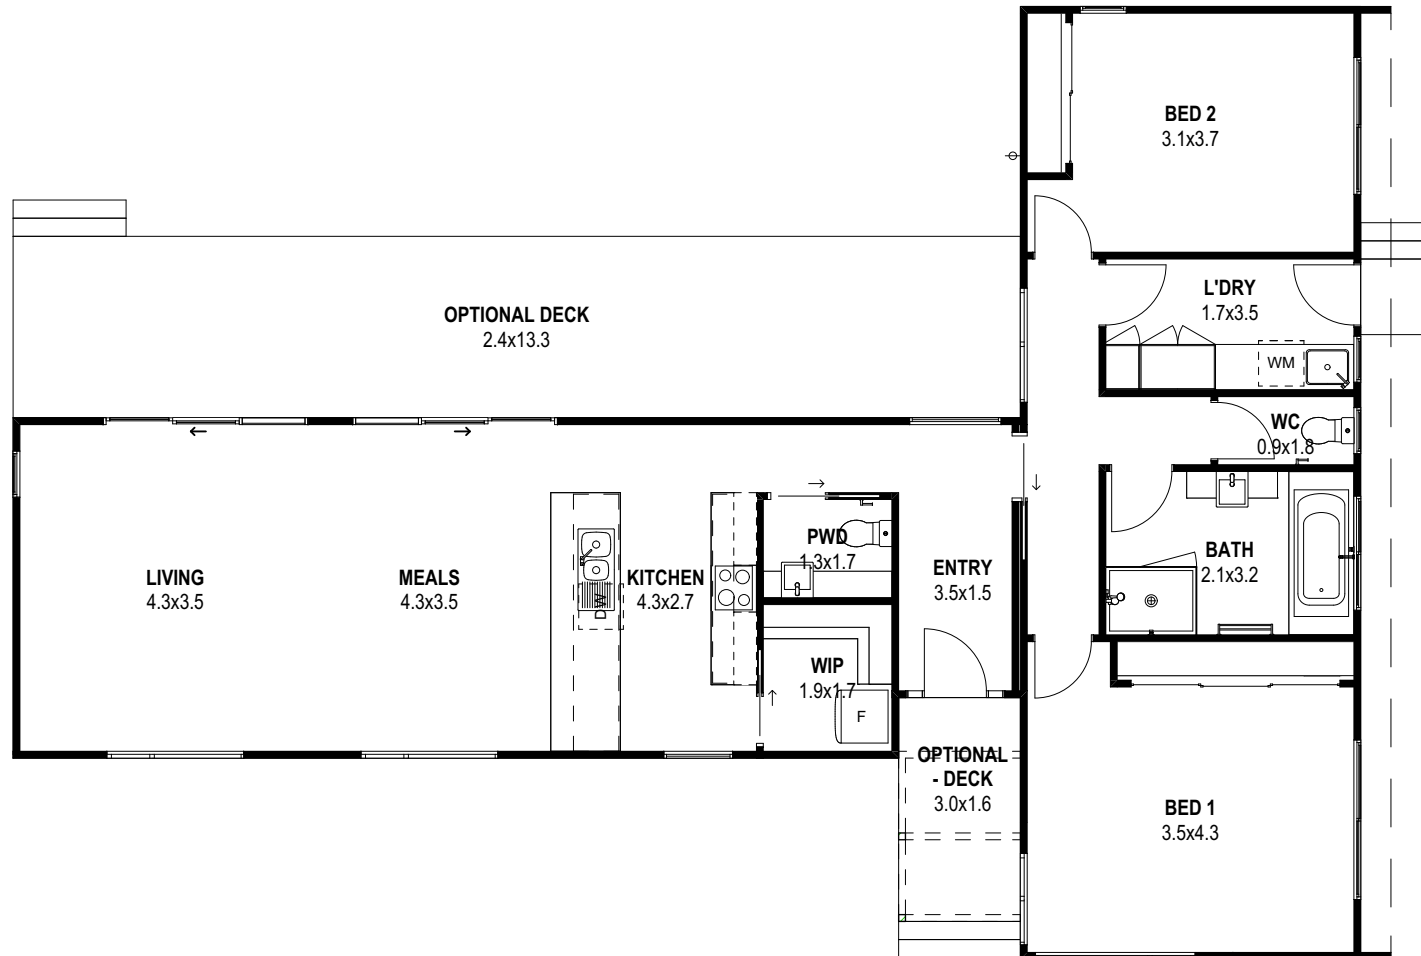

## Flinders 12 Cubehaus

Dimensions: 12.6 x 18.8  
 Area m<sup>2</sup>: 114.9

© Anchor Homes 2019. Reproduction in any form either in whole or part is forbidden. Images are for illustrative purpose only and may depict upgrade options available. Refer to floor plan brochures or working drawings for specific detail. Some photography may also depict features not supplied by Anchor Homes including: Landscaping, fencing, window furnishings, decor and furniture. (Some of these items may be available at an additional cost, contact Anchor Homes for full specifications).