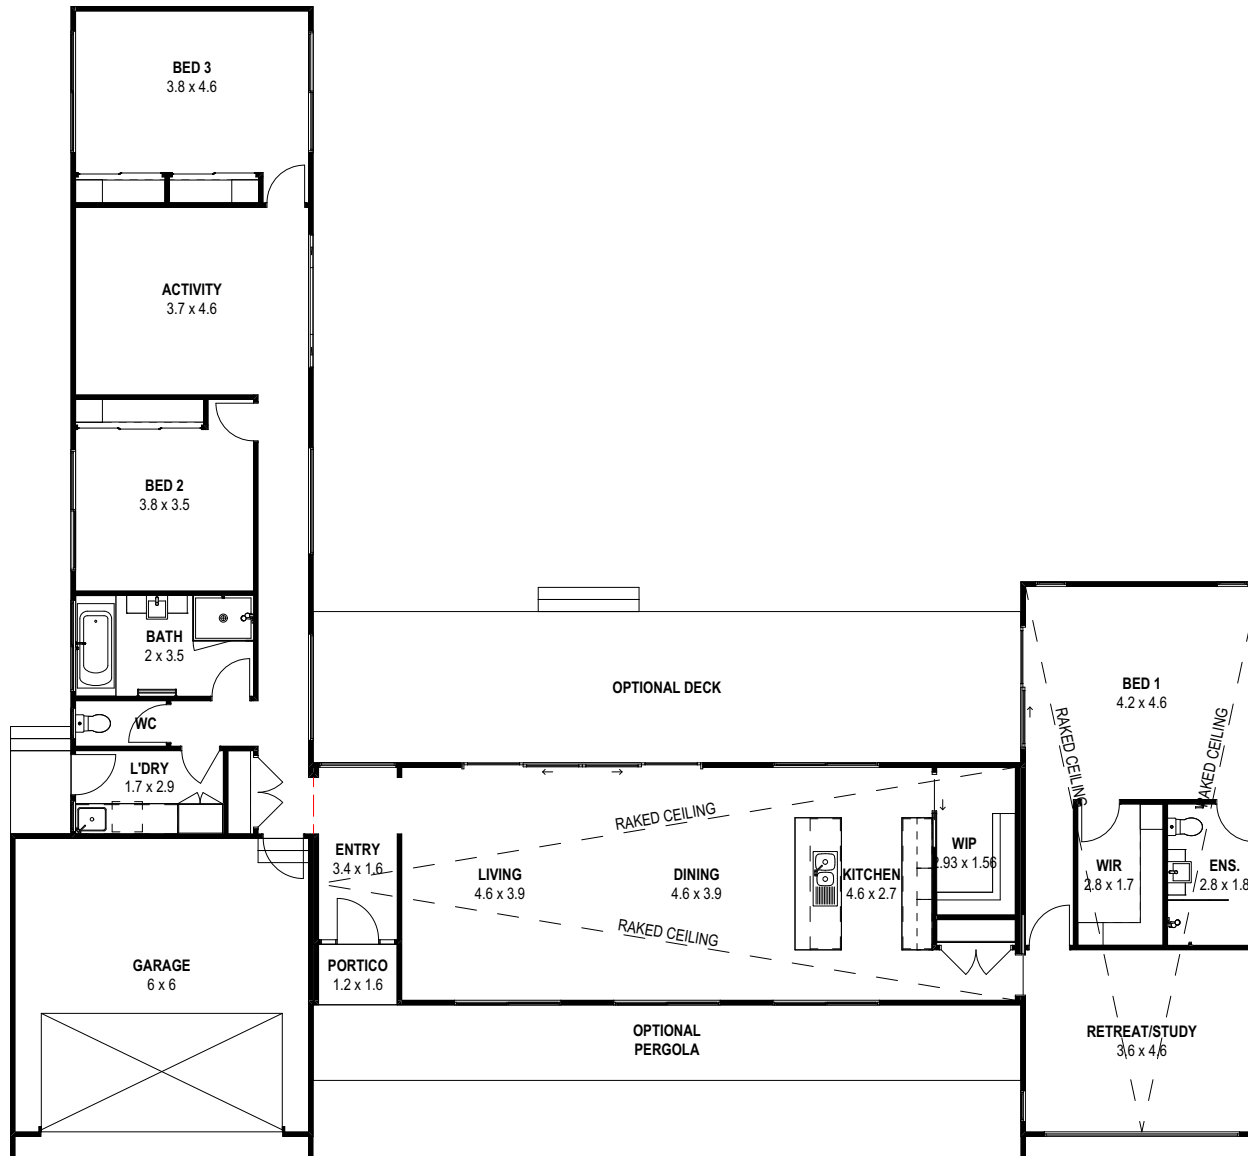

## Newhaven 21 with garage

Dimensions: 22.86 x 24.84  
 Area m<sup>2</sup>: 197.4

© Anchor Homes 2019. Reproduction in any form either in whole or part is forbidden. Images are for illustrative purpose only and may depict upgrade options available. Refer to floor plan brochures or working drawings for specific detail. Some photography may also depict features not supplied by Anchor Homes including: Landscaping, fencing, window furnishings, decor and furniture. (Some of these items may be available at an additional cost, contact Anchor Homes for full specifications).