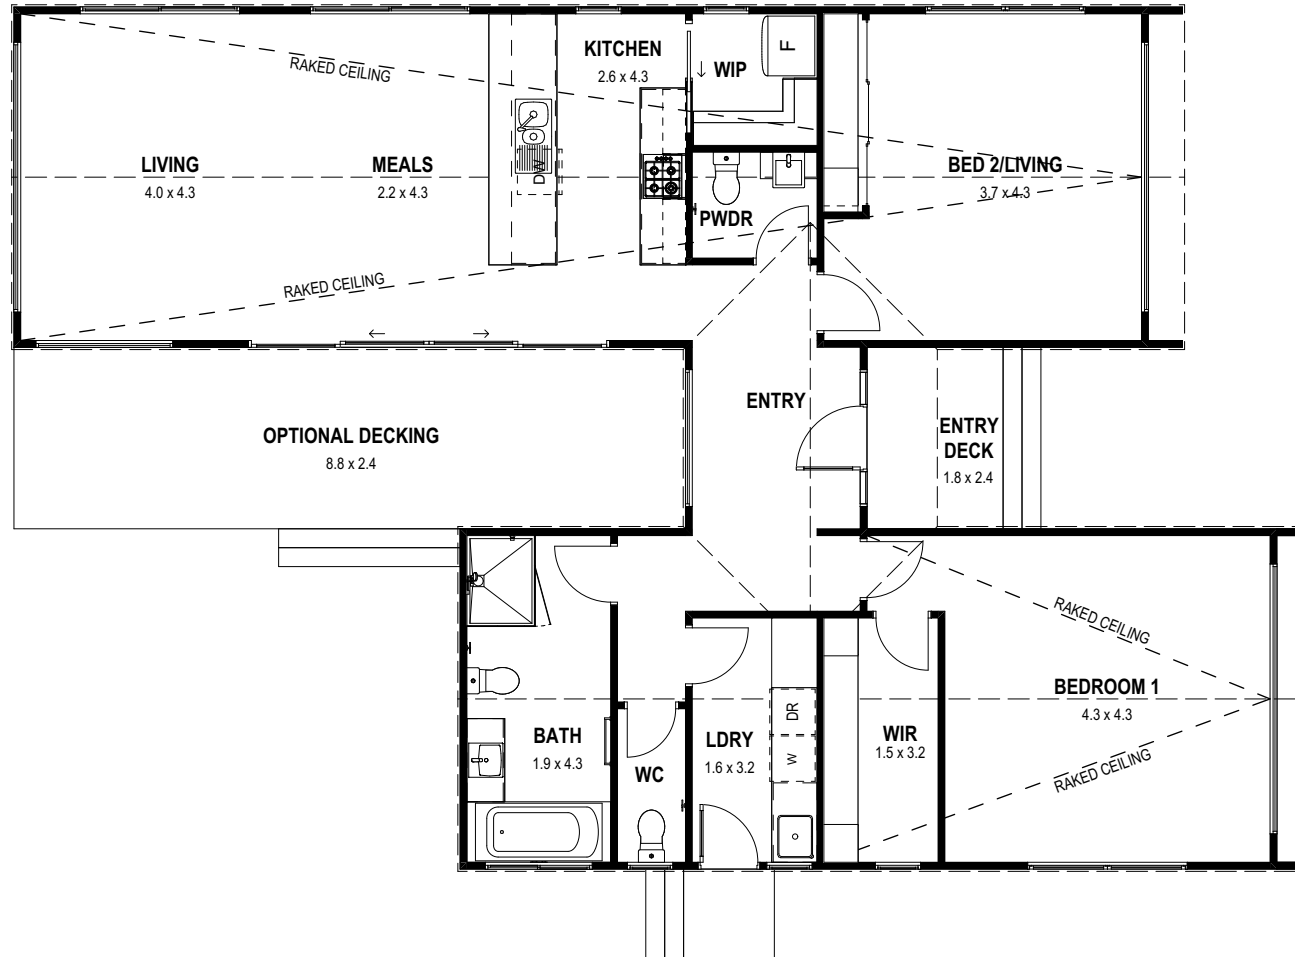

## Portsea 12 Gable

Dimensions: 11.4 x 15.0  
 Area m<sup>2</sup>: 148.8

© Anchor Homes 2020. Reproduction in any form either in whole or part is forbidden. Images are for illustrative purpose only and may depict upgrade options available. Refer to floor plan brochures or working drawings for specific detail. Some photography may also depict features not supplied by Anchor Homes including: Landscaping, fencing, window furnishings, decor and furniture. (Some of these items may be available at an additional cost, contact Anchor Homes for full specifications).