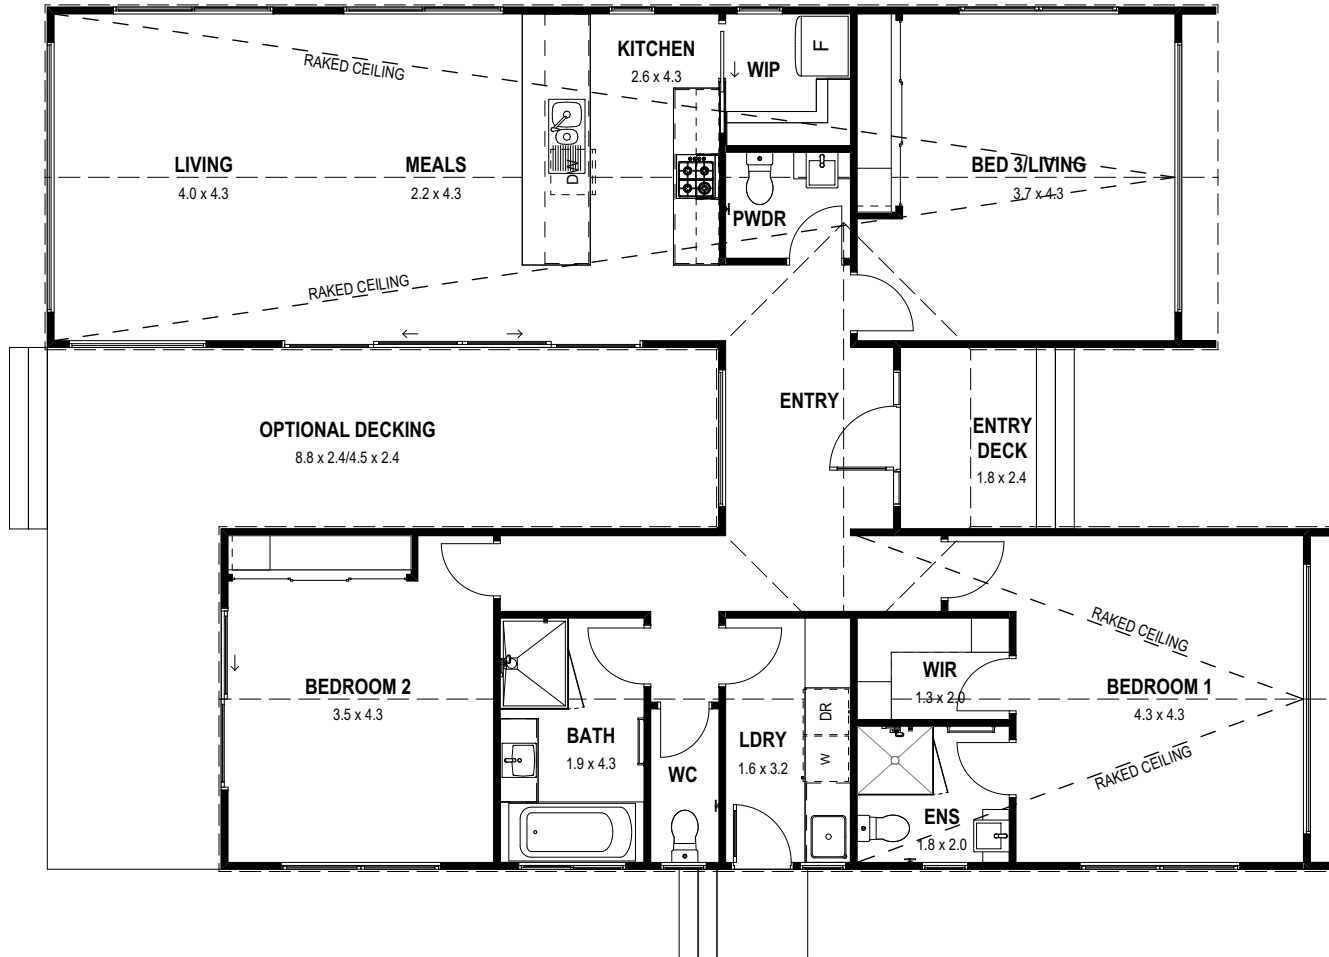

## Portsea 14 Gable

Dimensions: 11.4 x 16.7  
 Area m<sup>2</sup>: 175.6

© Anchor Homes 2020. Reproduction in any form either in whole or part is forbidden. Images are for illustrative purpose only and may depict upgrade options available. Refer to floor plan brochures or working drawings for specific detail. Some photography may also depict features not supplied by Anchor Homes including: Landscaping, fencing, window furnishings, decor and furniture. (Some of these items may be available at an additional cost, contact Anchor Homes for full specifications).