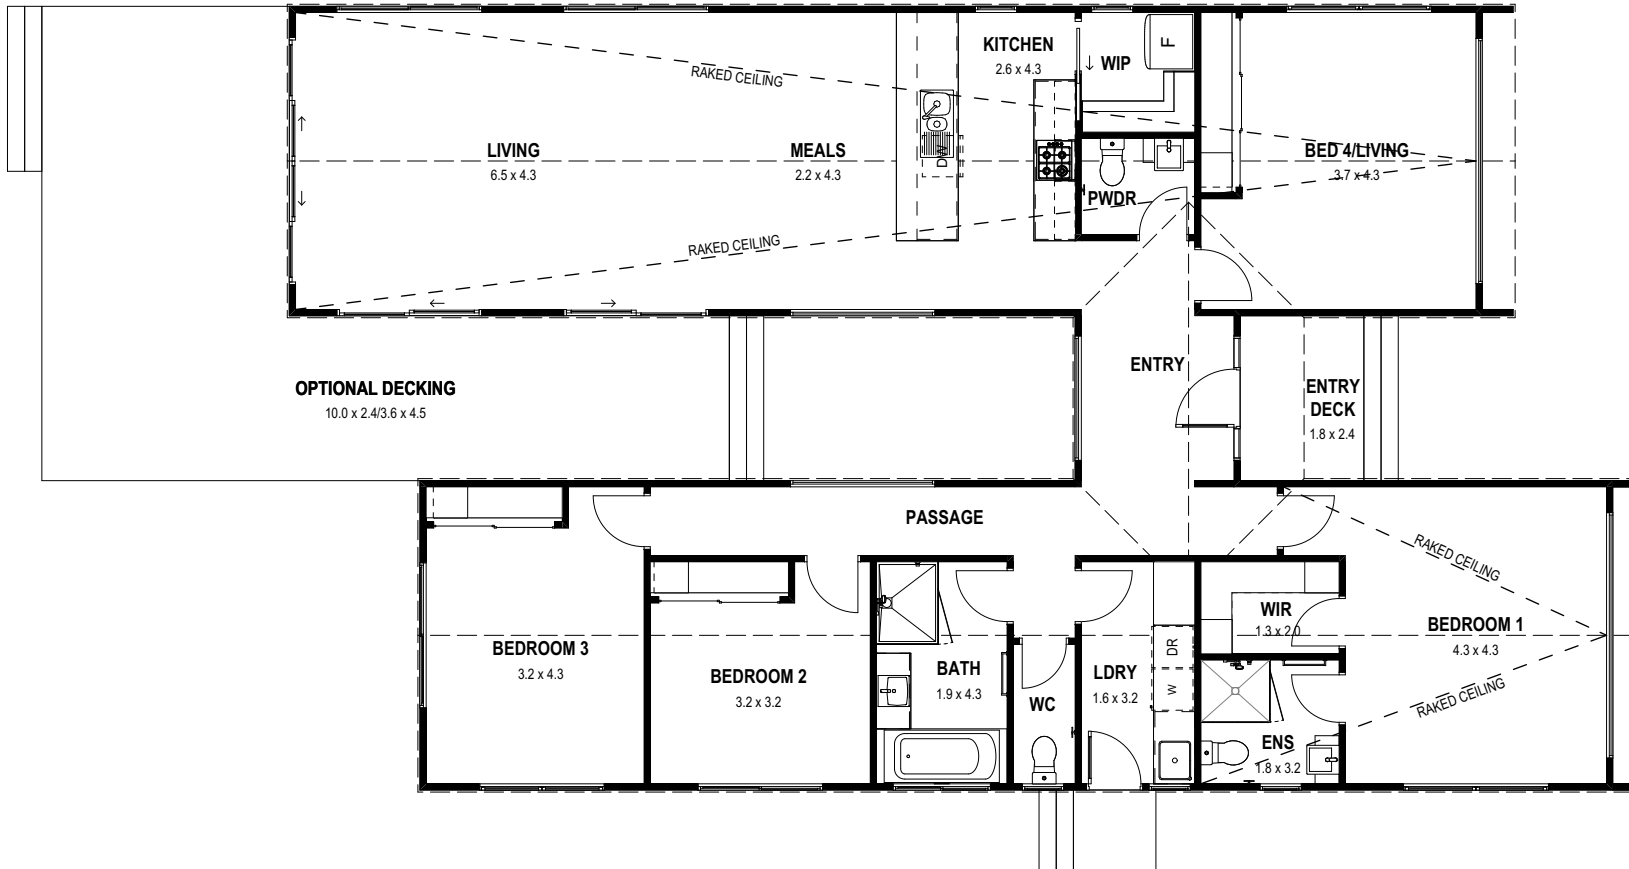

## Portsea 16 Gable

Dimensions: 11.4 x 20.9

Area m<sup>2</sup>: 207.8

© Anchor Homes 2020. Reproduction in any form either in whole or part is forbidden. Images are for illustrative purpose only and may depict upgrade options available. Refer to floor plan brochures or working drawings for specific detail. Some photography may also depict features not supplied by Anchor Homes including: Landscaping, fencing, window furnishings, decor and furniture. (Some of these items may be available at an additional cost, contact Anchor Homes for full specifications).